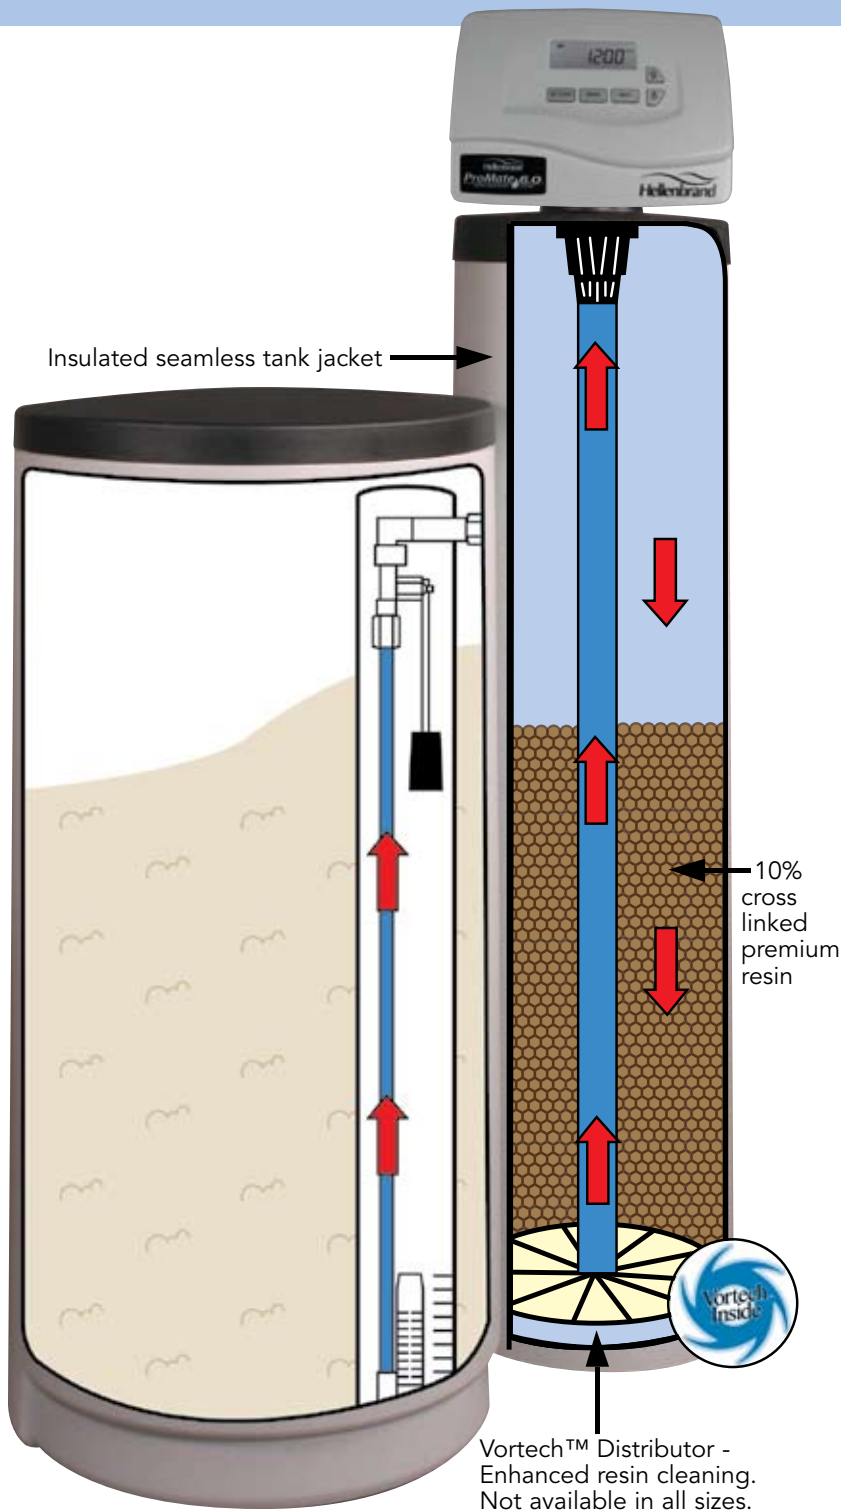

ProMate 6.0-HBS

IRON & SOFTENING SYSTEM

Designed To Handle Tough Iron

Eliminating Water Problems is Easy with a ProMate 6 High Backwash System

Hellenbrand's ProMate 6 High Backwash System

- Designed to handle tough iron
- Better system design with Vortech tank, providing scrubbing action of resin in backwash cycle.