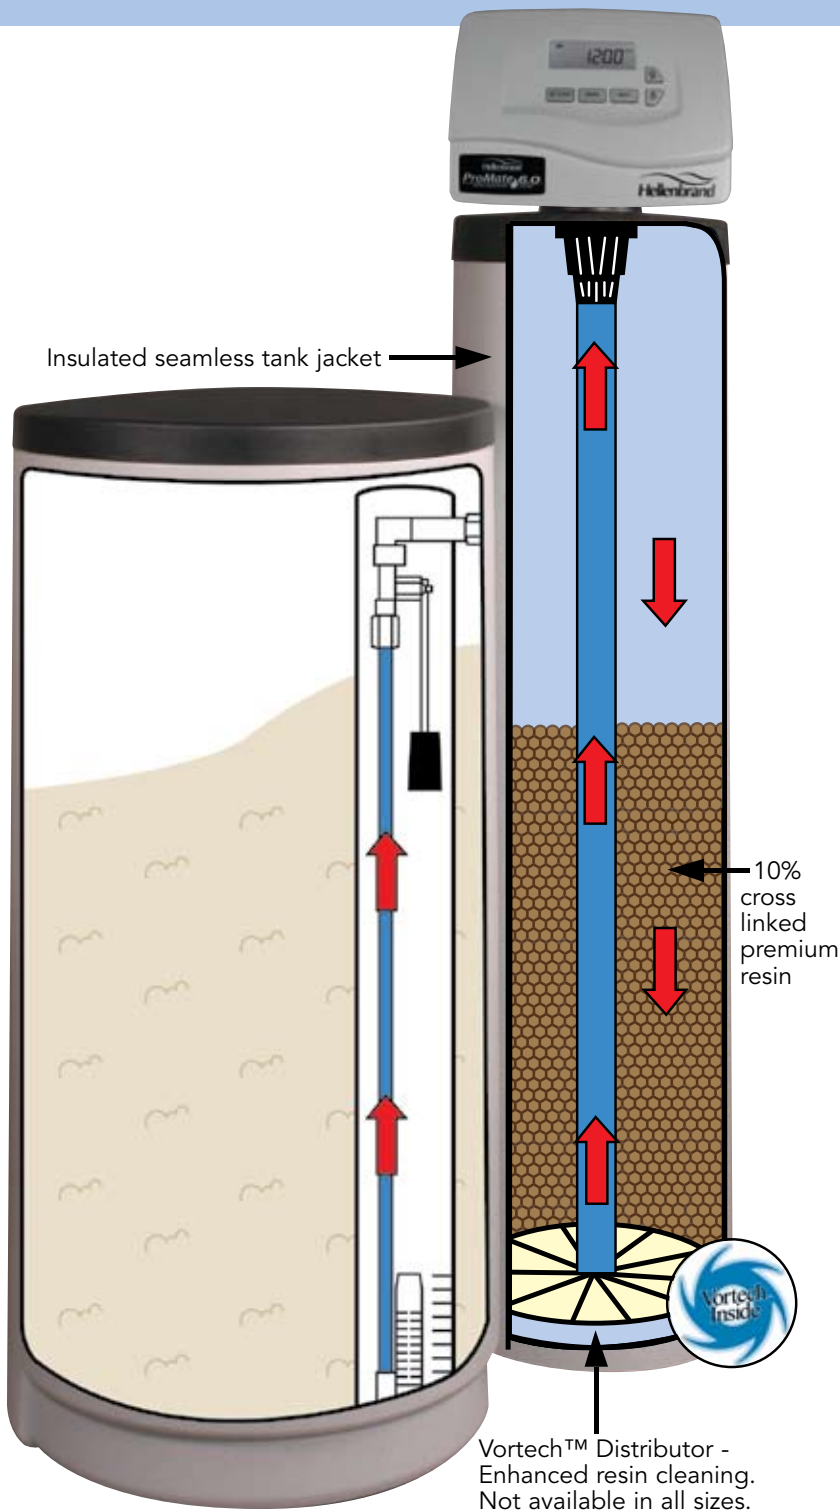

## Hellenbrand's ProMate 6 High Backwash System

- Designed to handle tough iron
- Better system design with Vortech tank, providing scrubbing action of resin in backwash cycle.